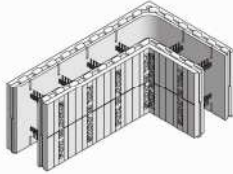

# Insulating Concrete Form Wall Systems

**1-877-FoxBlocks.com**

A Division of Airlite Plastics Co., Omaha, Nebraska

**4"**

**Straight**

**90° Corner**

**45° Angle**

**4" Height Adjuster**

**6"**

**Straight**

**90° Corner**

**45° Angle**

**Corbel Ledge**

**Taper Top**

**T-Block (Short)**

**T-Block (Long)**

**Radius (5' - 10')**

**8"**

**Straight**

**90° Corner**

**45° Angle**

**Corbel Ledge**

**Taper Top**

**T-Block (Short)**