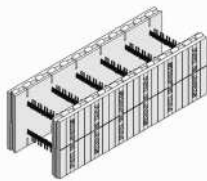

**6"**

**Straight**

**90° Corner**

**45° Angle**

**Corbel Ledge**

**Taper Top**

**T-Block (Short)**

**T-Block (Long)**

**Radius (5' - 10')**

**8"**

**Straight**

**90° Corner**

**45° Angle**

**Corbel Ledge**

**Taper Top**

**T-Block (Short)**

**T-Block (Long)**

**12"**

**Straight**

**Corner**

**All Fox Blocks are 16" high, fully reversible, and pre-assembled to help speed construction.**