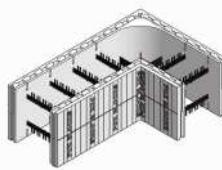

**6"**

**Straight**

**90° Corner**

**45° Angle**

**Corbel Ledge**

**Taper Top**

**T-Block (Short)**

**T-Block (Long)**

**Radius (5' - 10')**

**8"**

**Straight**

**90° Corner**

**45° Angle**

**Corbel Ledge**

**Taper Top**

**T-Block (Short)**

**T-Block (Long)**

**12"**

**Straight**

**Corner**

**All Fox Blocks are 16" high, fully reversible, and pre-assembled to help speed construction.**