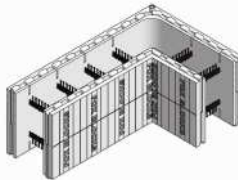

**6"**

**Straight**

**90° Corner**

**45° Angle**

**Corbel Ledge**

**Taper Top**

**T-Block (Short)**

**T-Block (Long)**

**Radius (5' - 10')**

**8"**

**Straight**

**90° Corner**

**45° Angle**

**Corbel Ledge**

**Taper Top**

**T-Block (Short)**